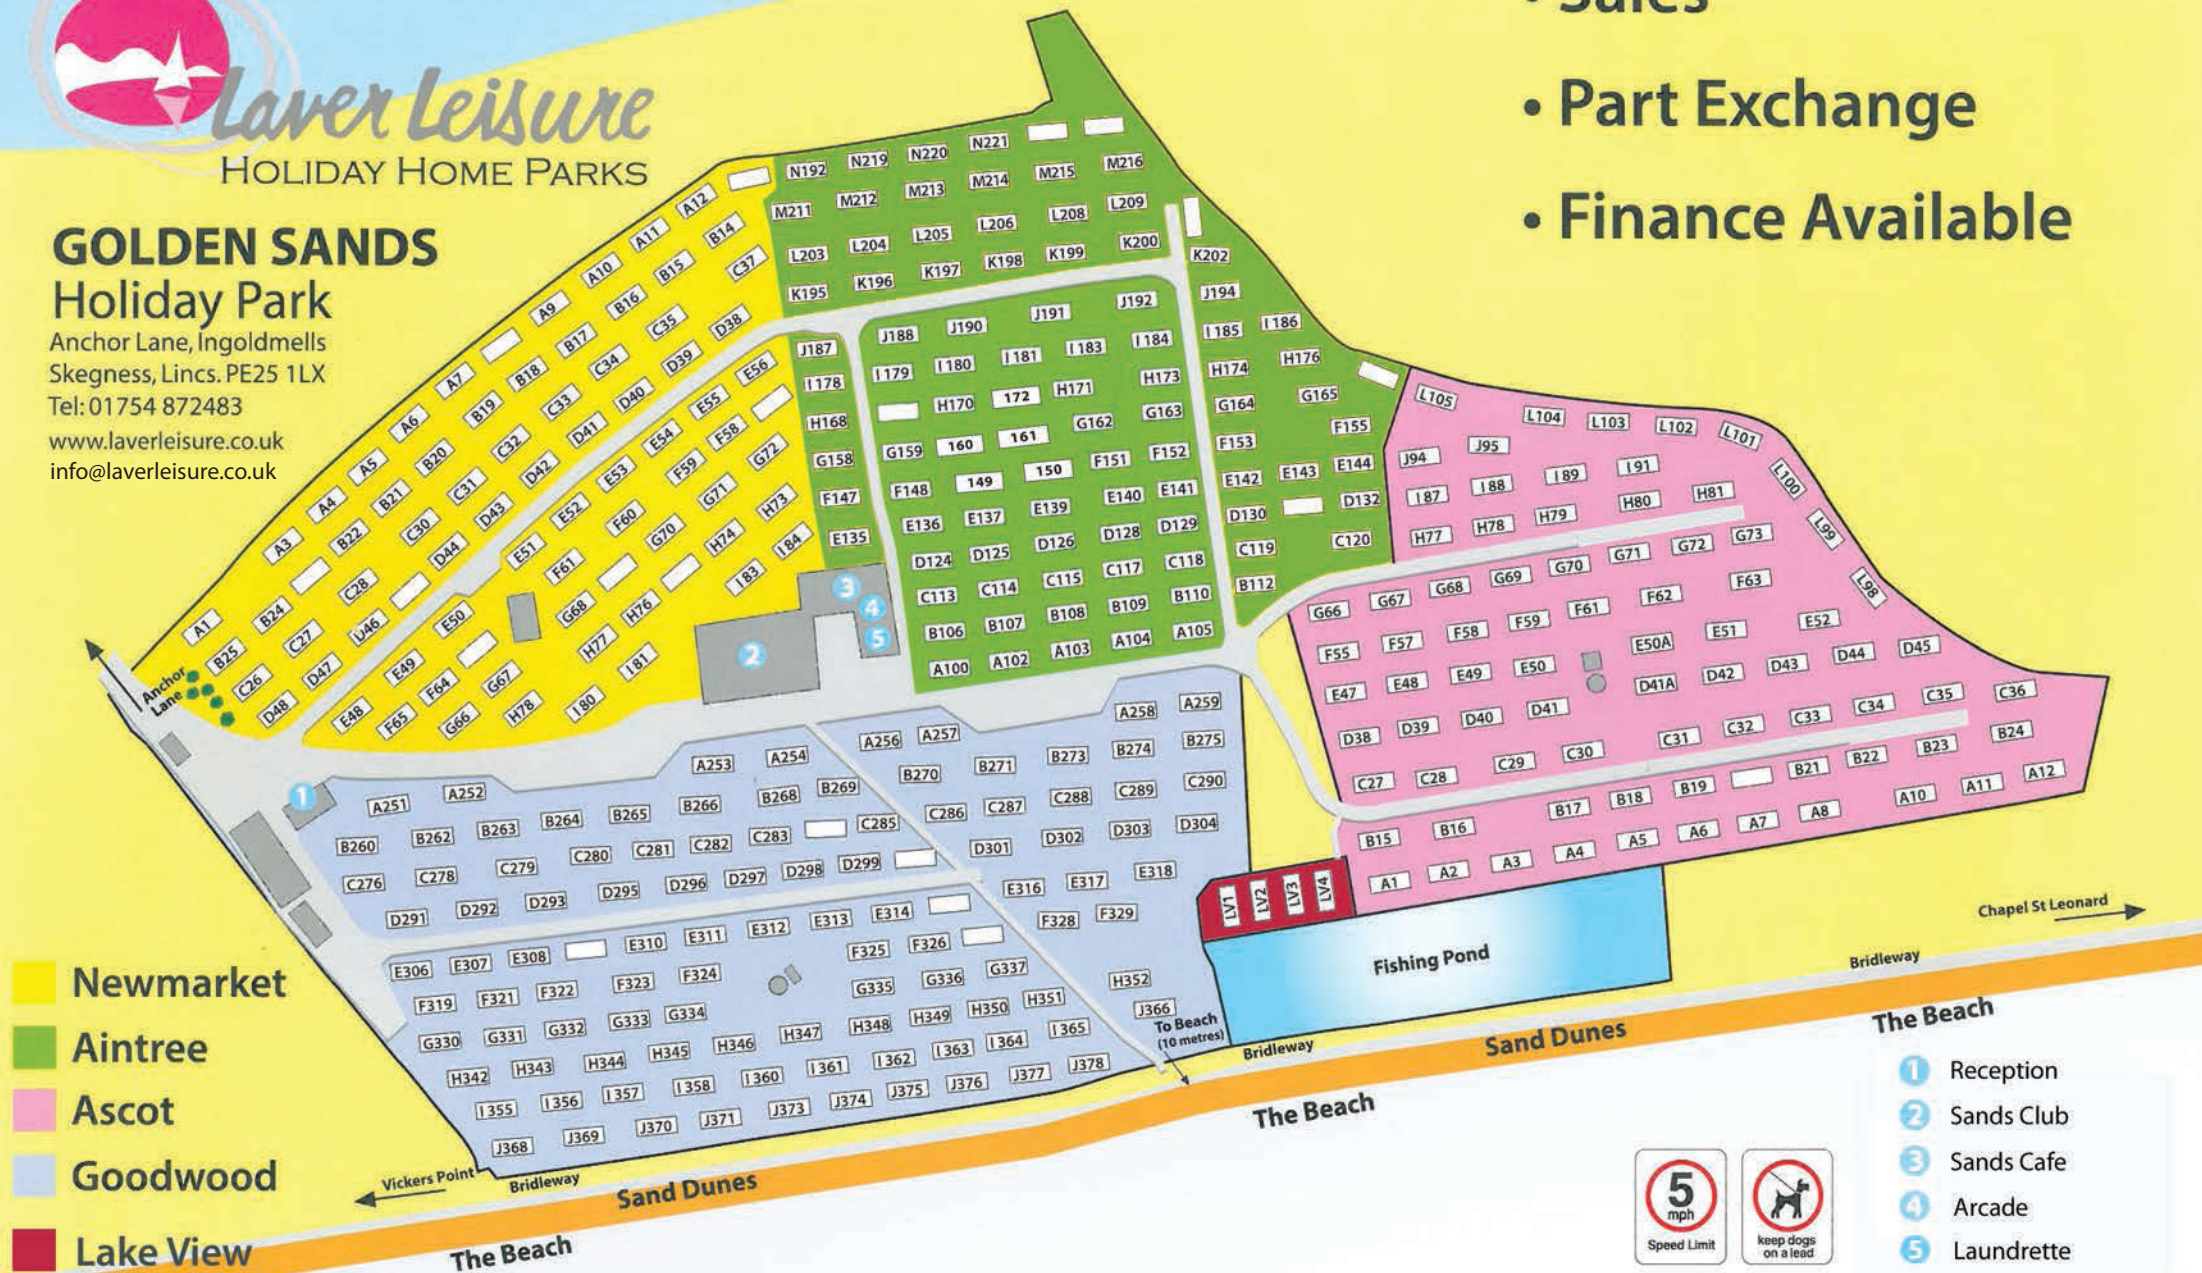

GOLDEN SANDS Holiday Park

Anchor Lane, Ingoldmells
Skegness, Lincs. PE25 1LX
Tel: 01754 872483
www.laverleisure.co.uk
info@laverleisure.co.uk

- Sales
- Part Exchange
- Finance Available

Your Holiday Home on the coast - Call us now on 01754 872256