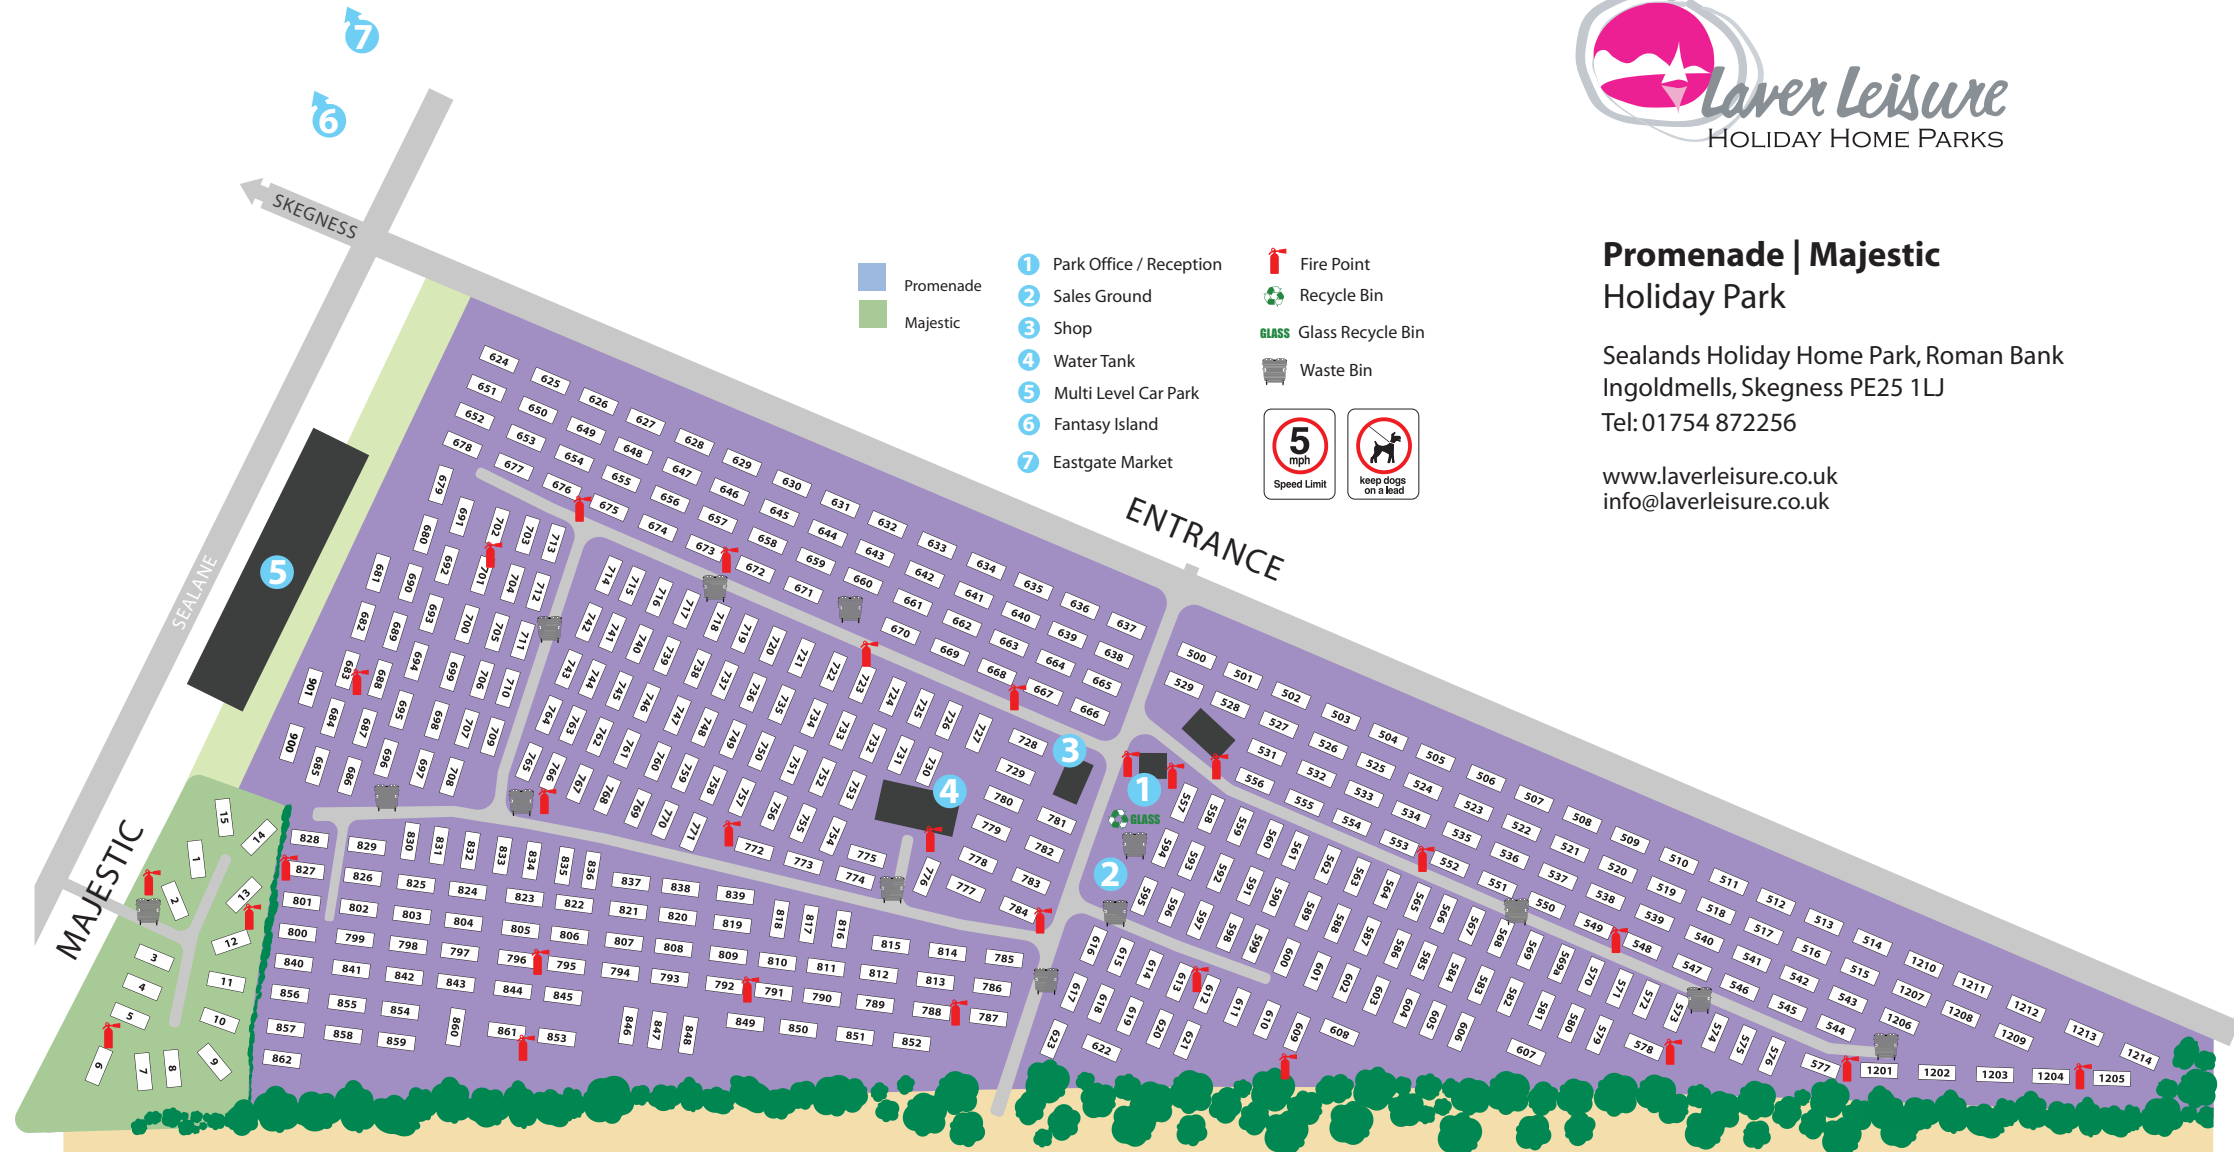

Promenade | Majestic Holiday Park

Sealands Holiday Home Park, Roman Bank
Ingoldmells, Skegness PE25 1LJ
Tel: 01754 872256

www.laverleisure.co.uk
info@laverleisure.co.uk

- 1 Park Office / Reception
- 2 Sales Ground
- 3 Shop
- 4 Water Tank
- 5 Multi Level Car Park
- 6 Fantasy Island
- 7 Eastgate Market
-  Fire Point
-  Recycle Bin
- GLASS Glass Recycle Bin
-  Waste Bin
-  5 mph Speed Limit
-  Keep dogs on a lead